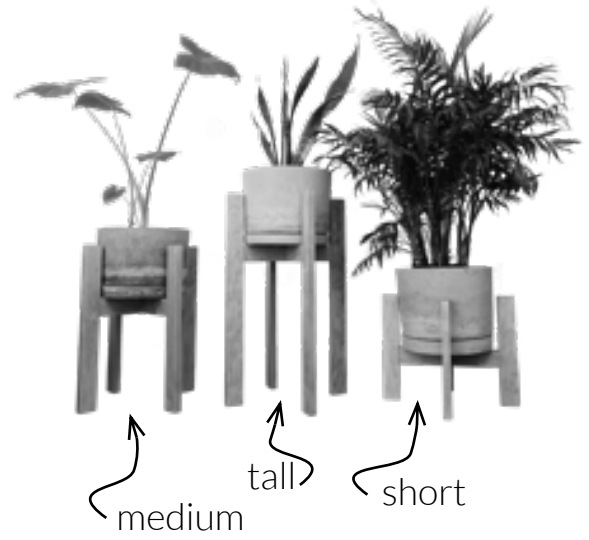

PLANTER STAND PLANS

1. Cut list

- all pieces are 3/4" thick
- all pieces are 1-7/8" wide

Tall:

Medium:

Short:

2. Lap Joint

3. Assembly